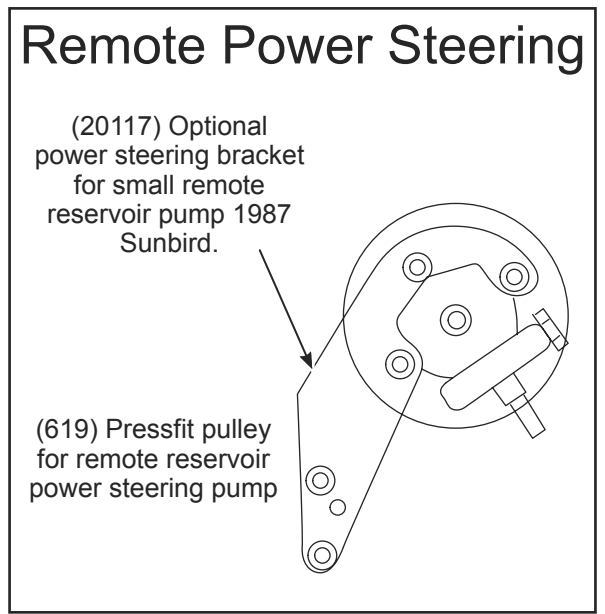

# 20510 Chevy Big Block Outward Mount Serpentine Kit Alternator, A/C and optional Power Steering

Revised 7-1-06

SHCS= Socket head cap screw

MARCH PERFORMANCE, INC. • 16160 PERFORMANCE WAY • NAPLES, FLORIDA 34110  
Technical Support 888-729-9070