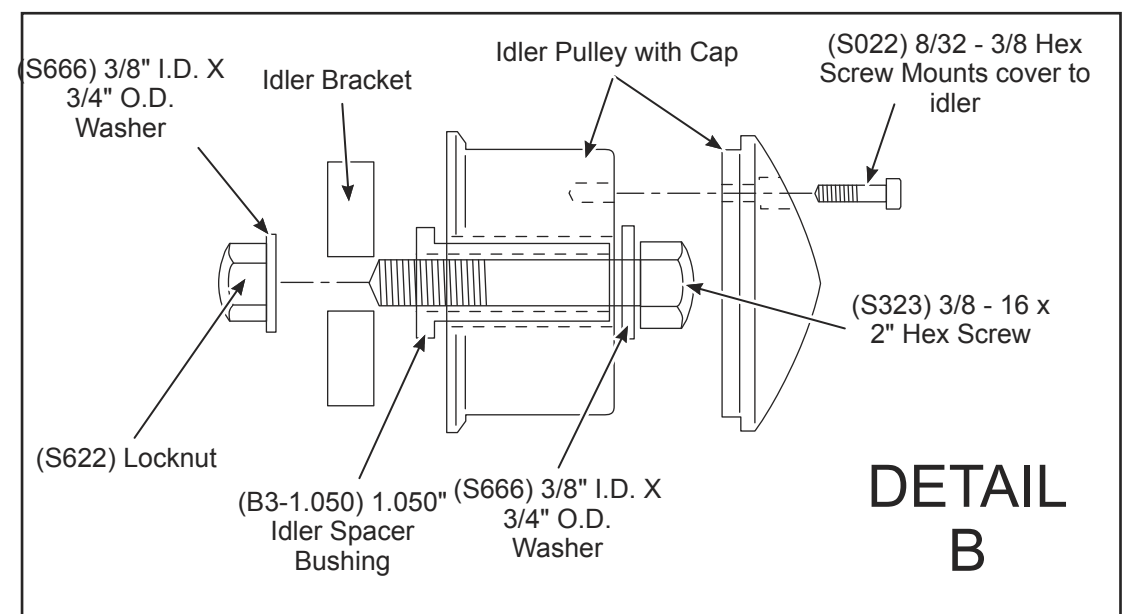

# 20510 Chevy Big Block Outward Mount Serpentine Kit Alternator, A/C and optional Power Steering

Revised 7-1-06

SHCS= Socket head cap screw

MARCH PERFORMANCE, INC. • 16160 PERFORMANCE WAY • NAPLES, FLORIDA 34110  
Technical Support 888-729-9070