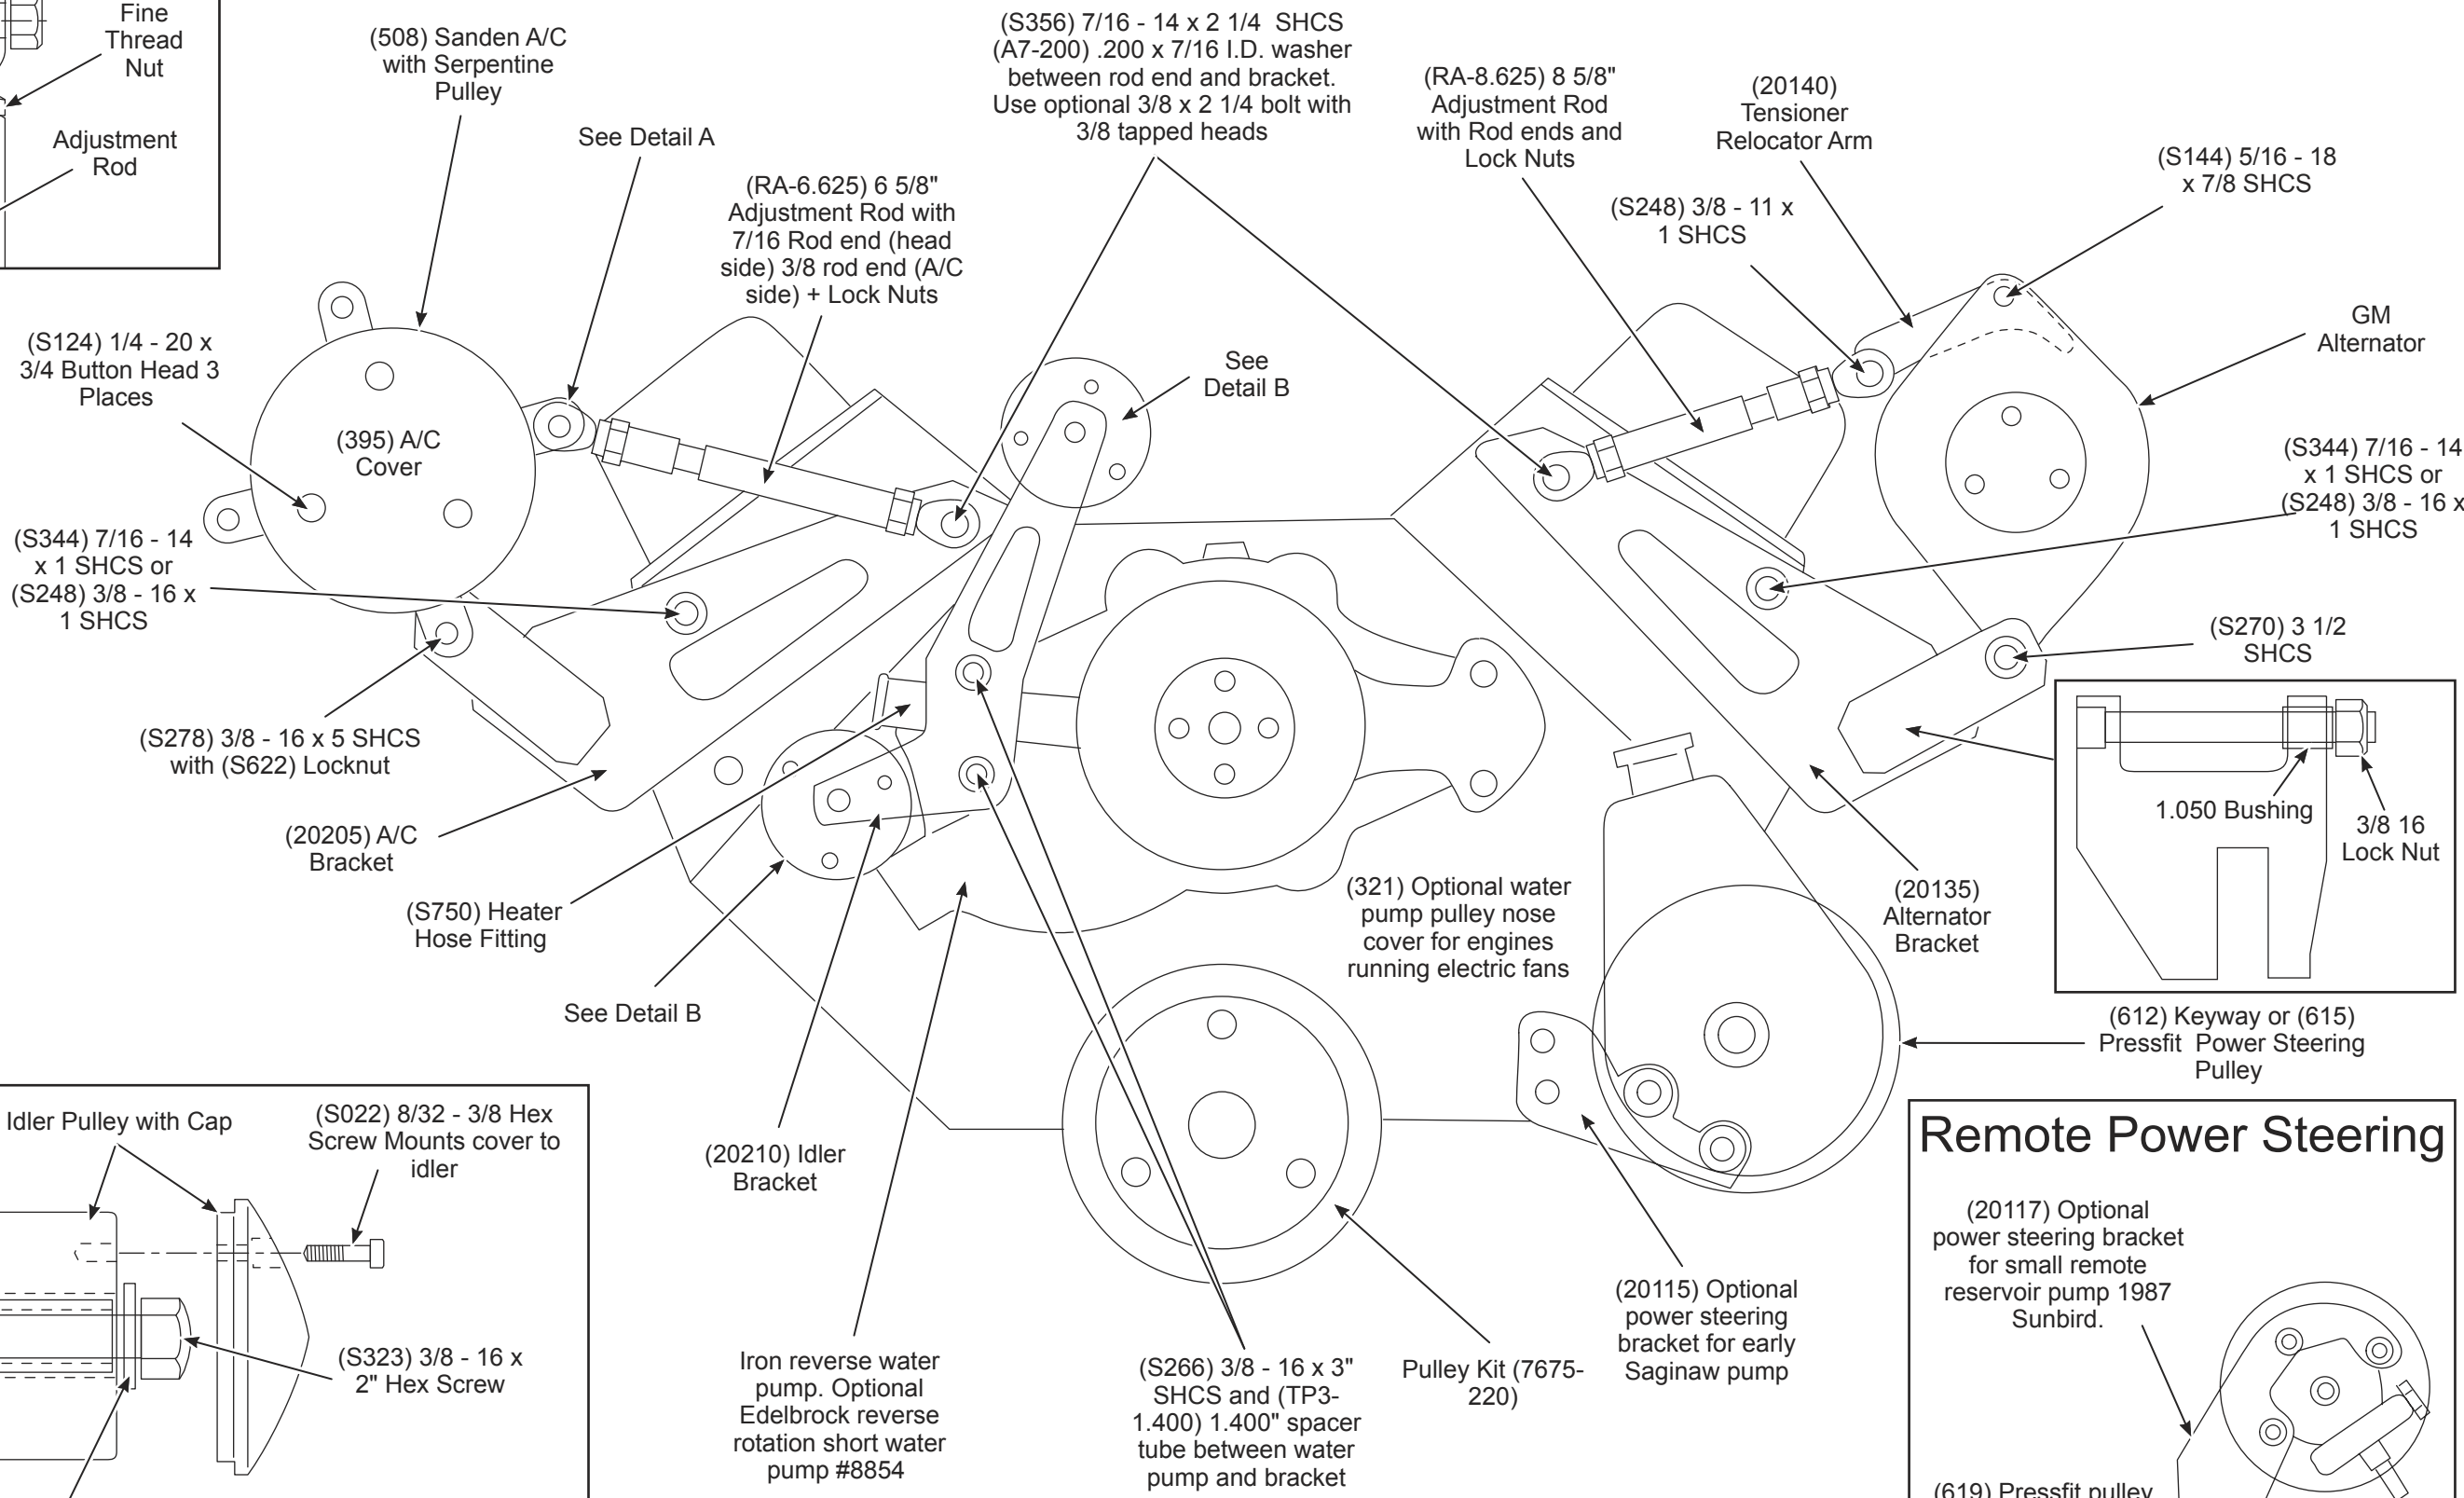

# 20510 Chevy Big Block Outward Mount Serpentine Kit Alternator, A/C and optional Power Steering

Revised 7-1-06

SHCS= Socket head cap screw

MARCH PERFORMANCE, INC. • 16160 PERFORMANCE WAY • NAPLES, FLORIDA 34110  
Technical Support 888-729-9070