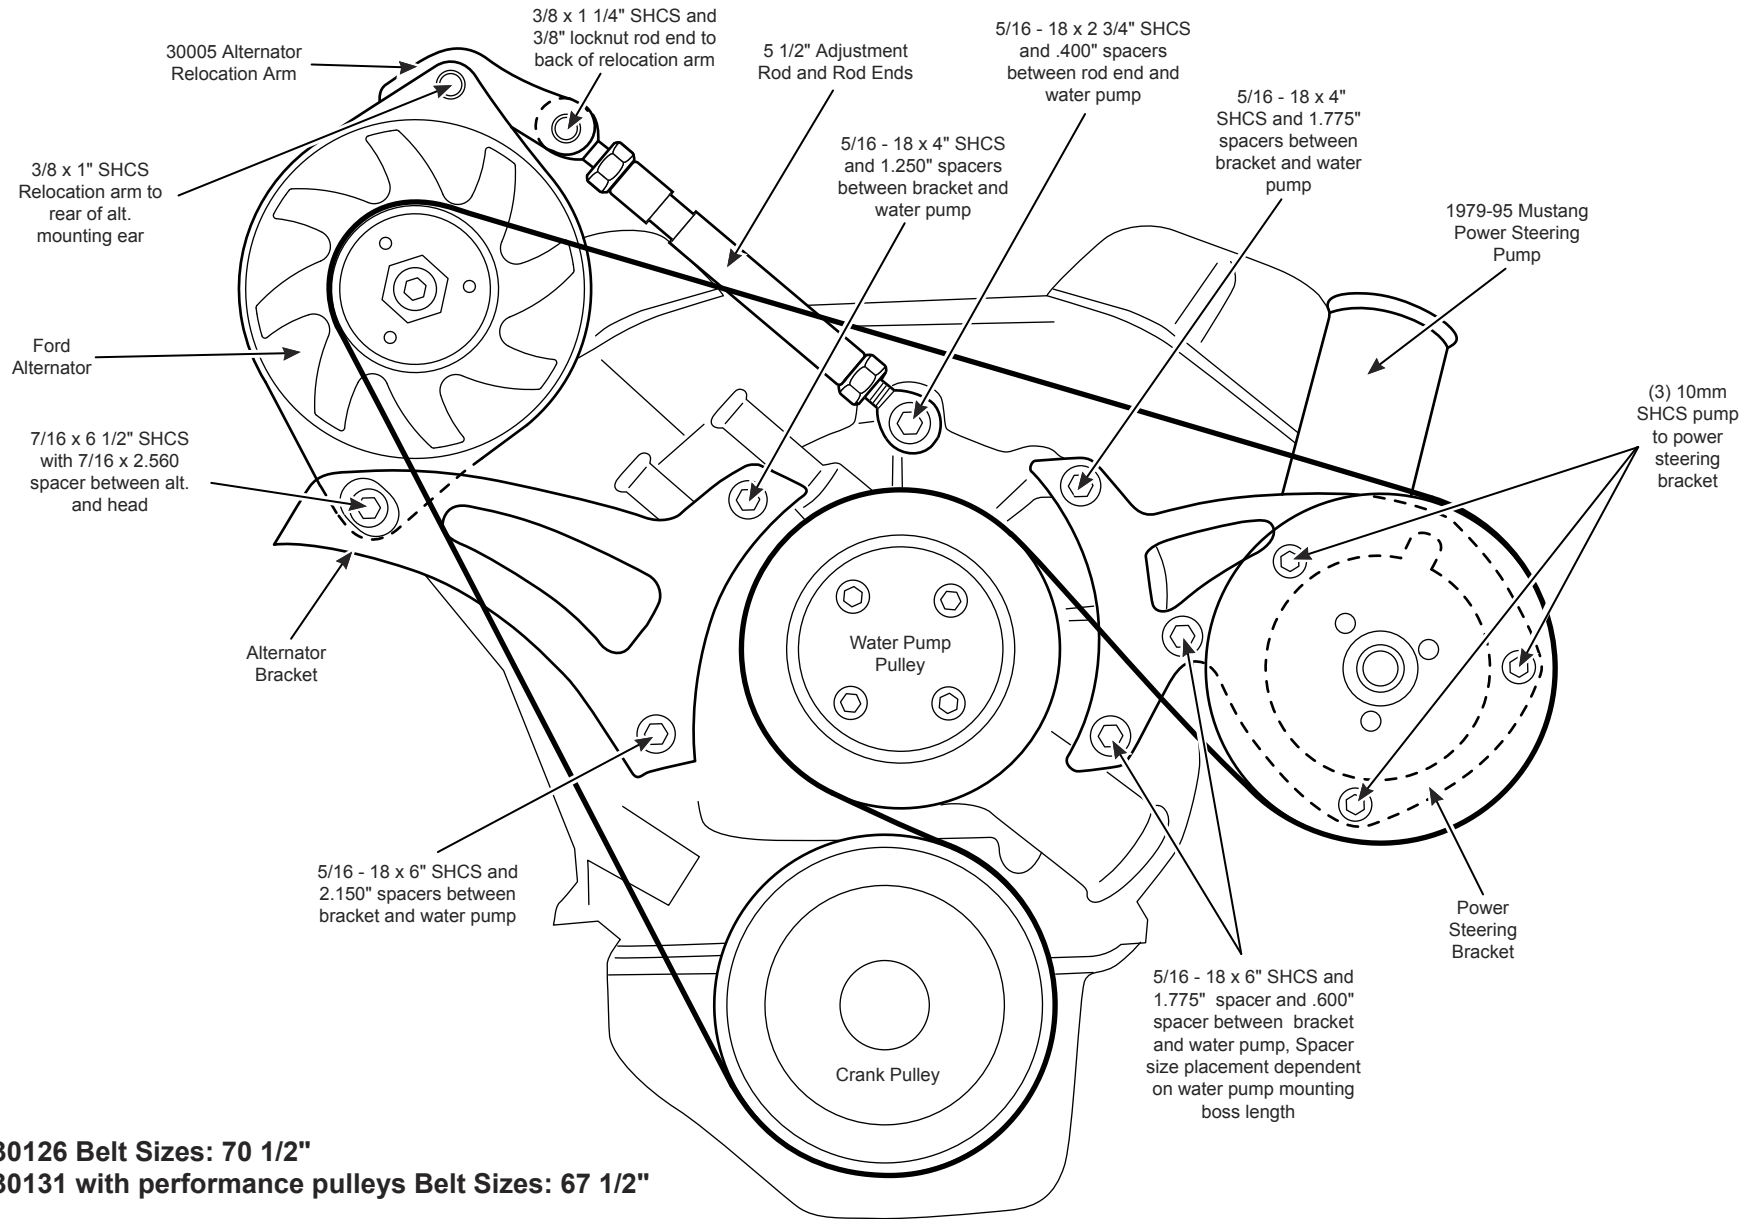

**#30126 Ford 289, 302
Alternator & Power Steering Kit**

Kit # 30126 Belt Sizes: 70 1/2"

Kit # 30131 with performance pulleys Belt Sizes: 67 1/2"